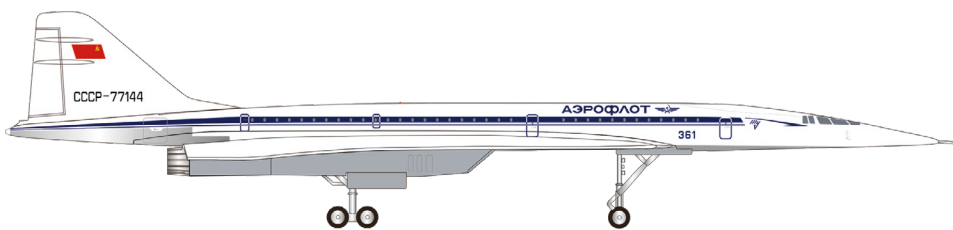

573870
Tupolev Design Bureau Tupolev TU-144S, Le Bourget 1975 – CCCP-77144